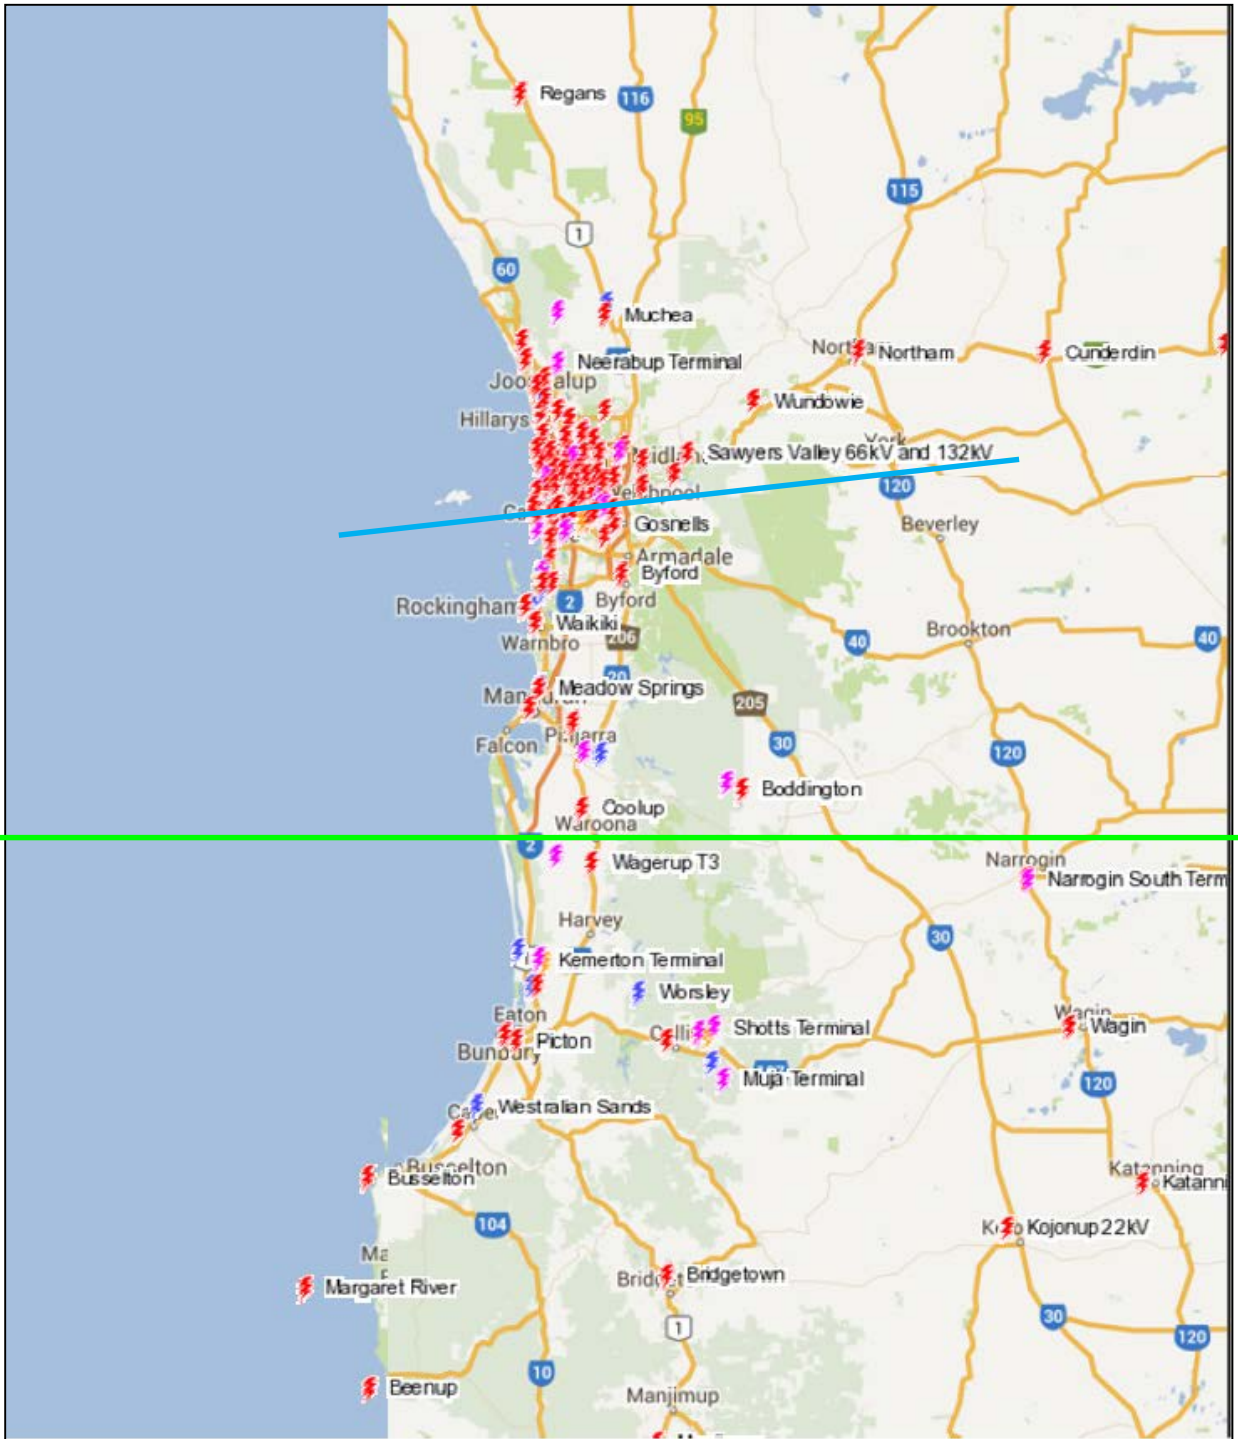

System Restart Electrical Sub Network Boundaries

System Management
October 2014

Metropolitan

South Country

Existing Transmission Power Stations in South Country

Alcoa Wagerup

Alinta Wagerup

Bluewaters

Collie

Kemerton

Muja

Vinalco

Worsley

Existing Transmission Power Stations in Metropolitan

North of River

Merredin
Mungarra
Newgen Neerabup
Pinjar

South of River

Cockburn
Kwinana Kwinana Donaldson
KPP
Newgen Kwinana
Tiwest