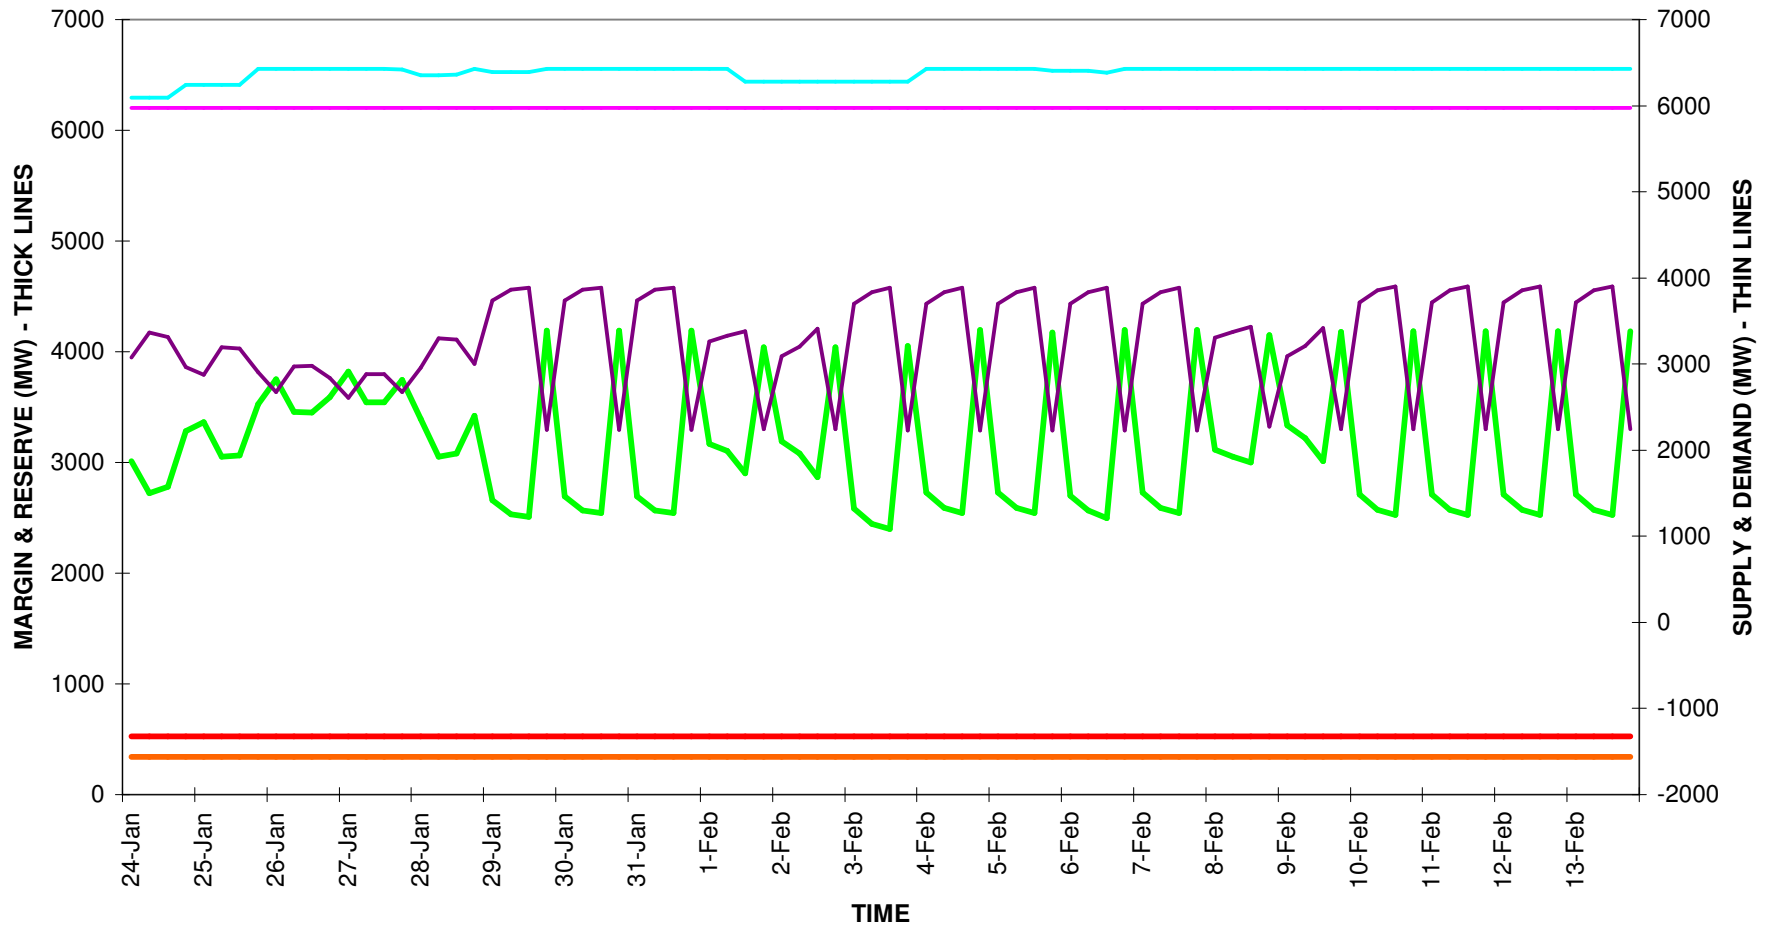

ST PASA OUTLOOK

ST_PASA_RESERVE_MARGIN RESERVE_CAPACITY_REQ CAPACITY_PL_RESERVES_REQ
PEAKLOAD_MEANP2SD AVAILABLE_SUPPLY_CAPACITY INSTALLED_GENERATION