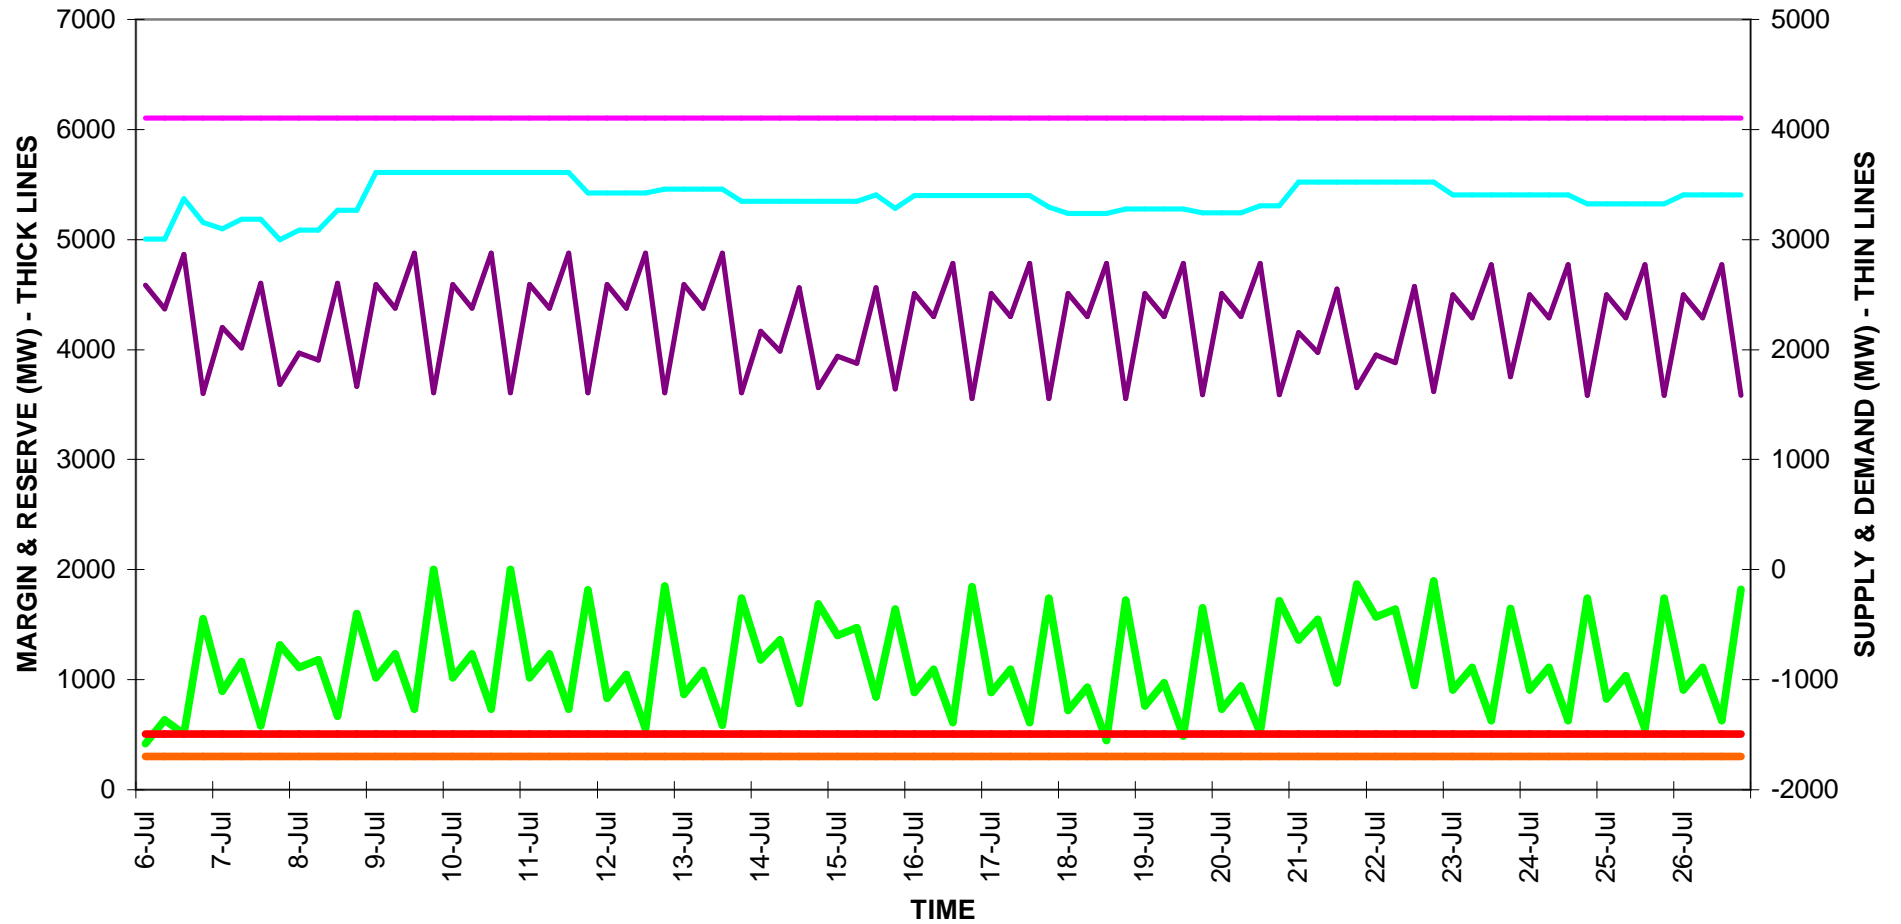

ST PASA OUTLOOK

CAPACITY_PLANNING_MARGIN RESERVE_CAPACITY_REQ CAPACITY_PL_RESERVES_REQ
PEAKLOAD_MEANP2SD AVAILABLE_SUPPLY_CAPACITY INSTALLED_GENERATION