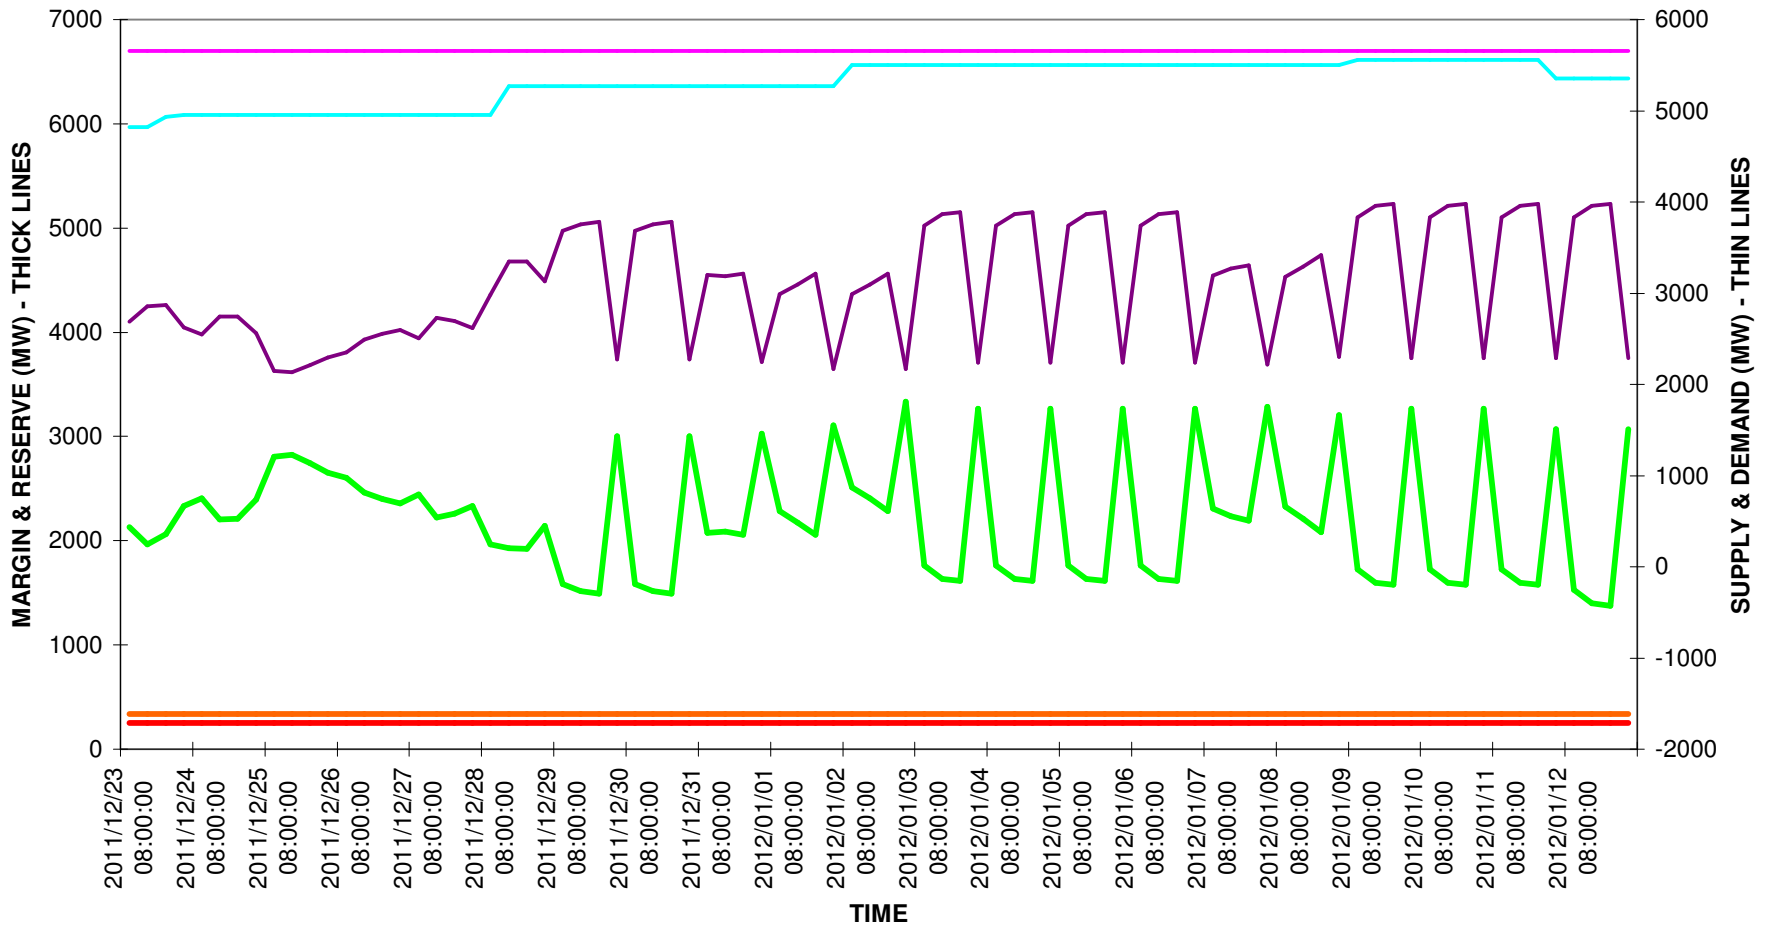

### ST PASA OUTLOOK

— ST\_PASA\_RESERVE\_MARGIN     — RESERVE\_CAPACITY\_REQ     — CAPACITY\_PL\_RESERVES\_REQ  
— PEAKLOAD\_MEANP2SD     — AVAILABLE\_SUPPLY\_CAPACITY     — INSTALLED\_GENERATION