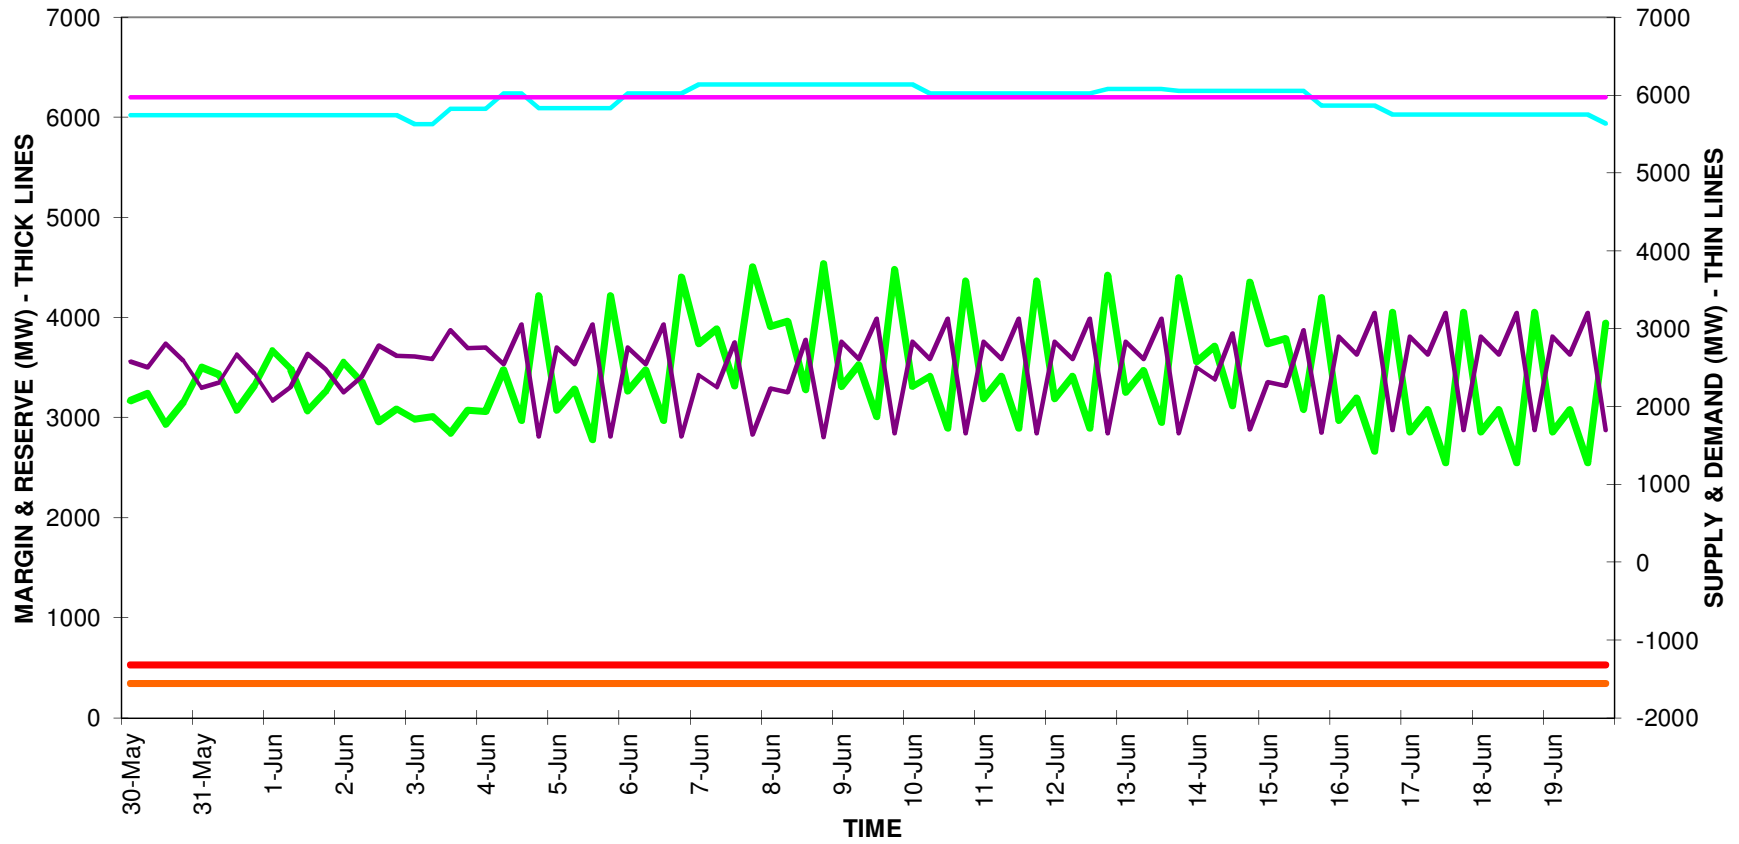

ST PASA OUTLOOK

- ST_PASA_RESERVE_MARGIN
- RESERVE_CAPACITY_REQ
- CAPACITY_PL_RESERVES_REQ
- PEAKLOAD_MEANP2SD
- AVAILABLE_SUPPLY_CAPACITY
- INSTALLED_GENERATION