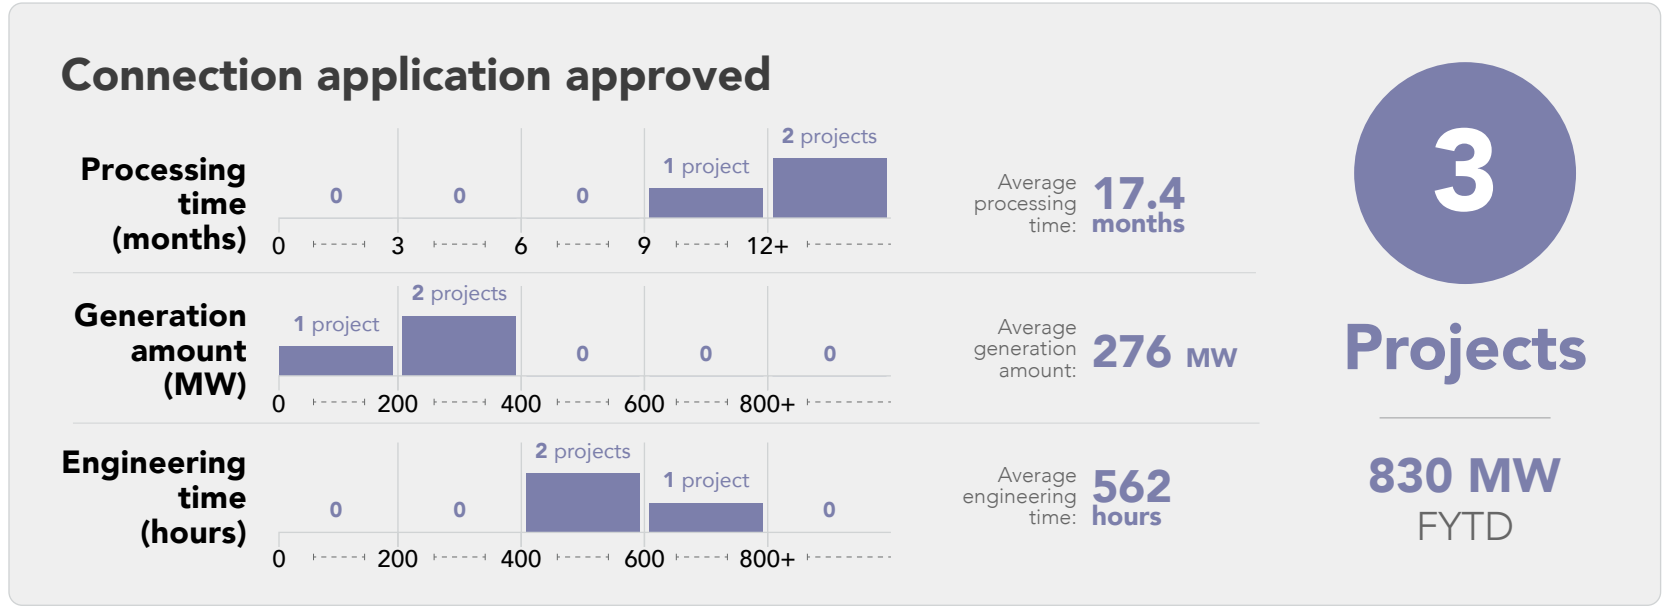

# Connections scorecard

<sup>^</sup>Connections scorecard data as at 15 August 2022  
\*Enquiries are taken from KCI data and only include TNSP connections