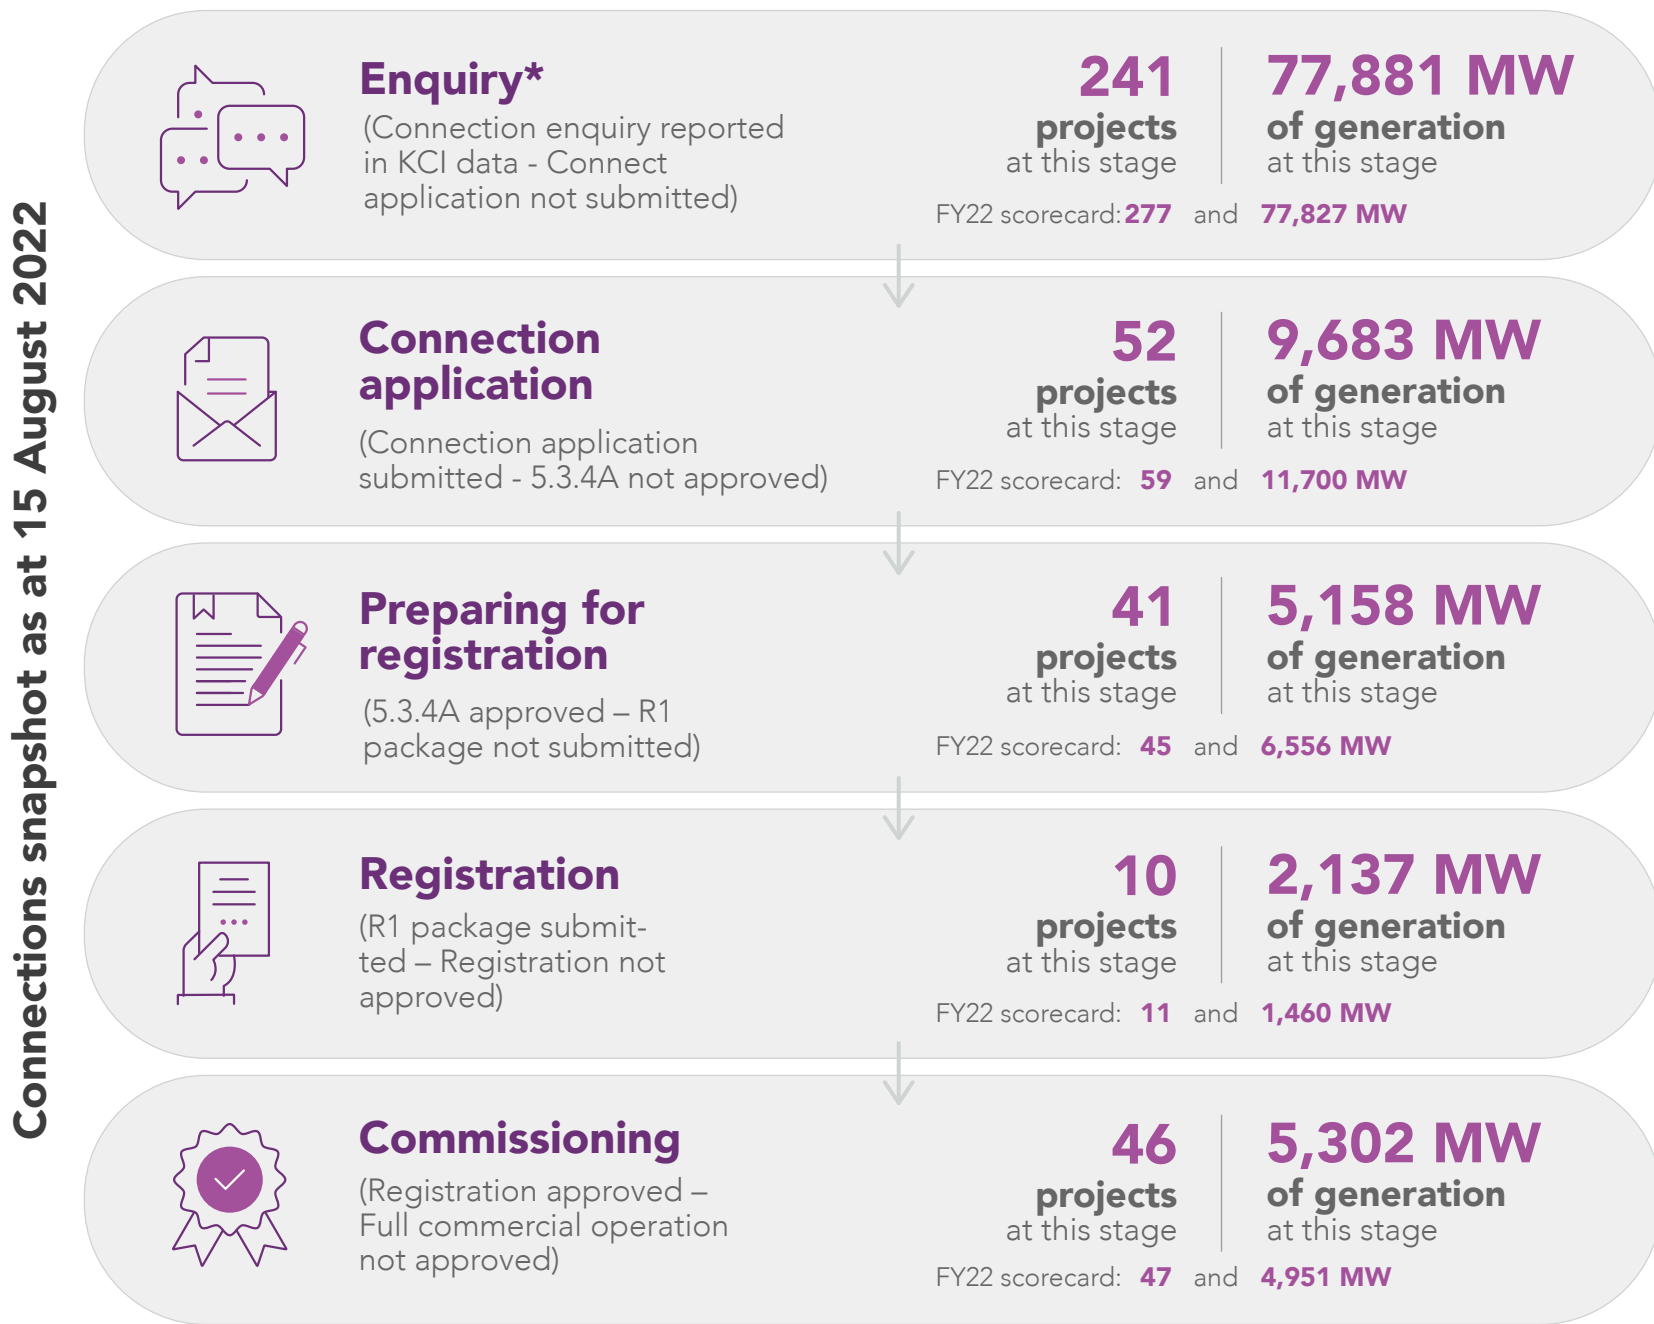

# Connections scorecard

<sup>^</sup>Connections scorecard data as at 15 August 2022  
\*Enquiries are taken from KCI data and only include TNSP connections