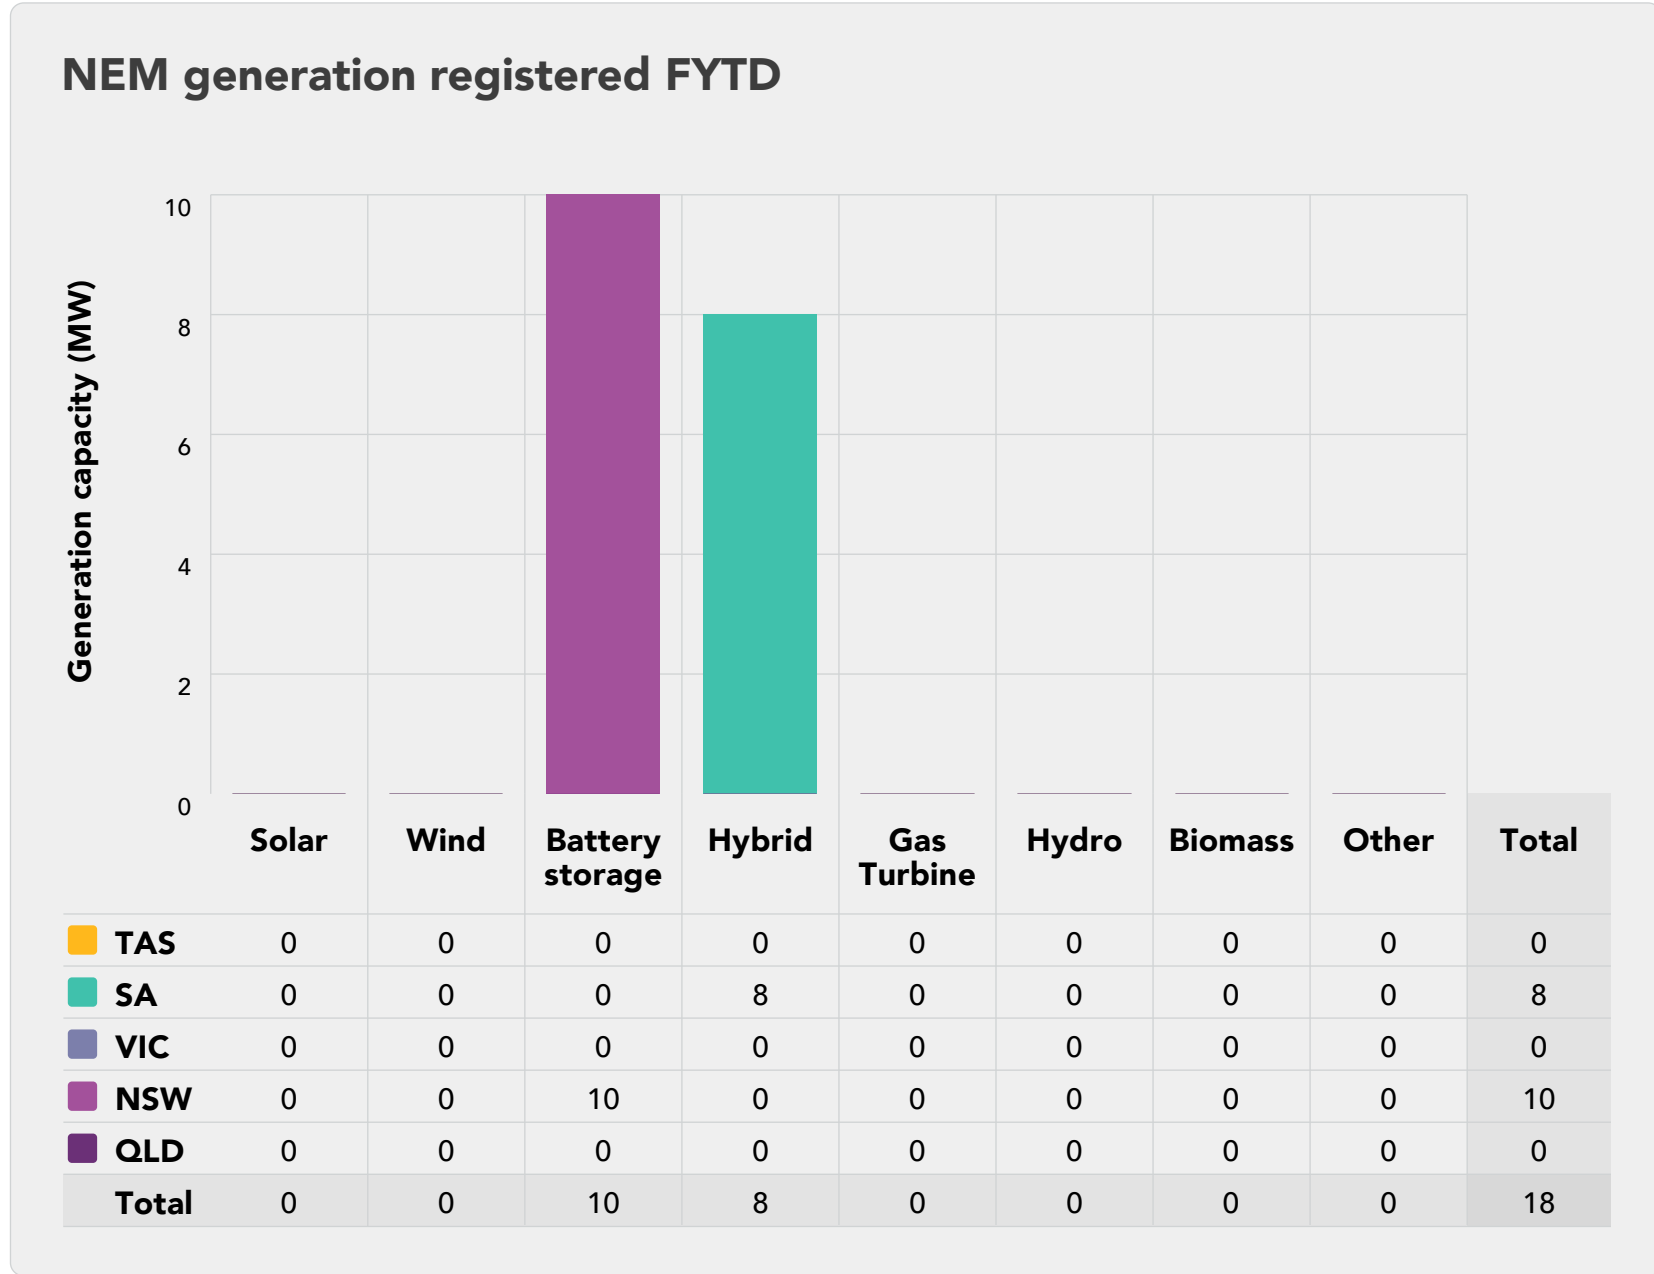

# Connections scorecard

<sup>^</sup>Connections scorecard data as at 15 August 2022  
\*Enquiries are taken from KCI data and only include TNSP connections