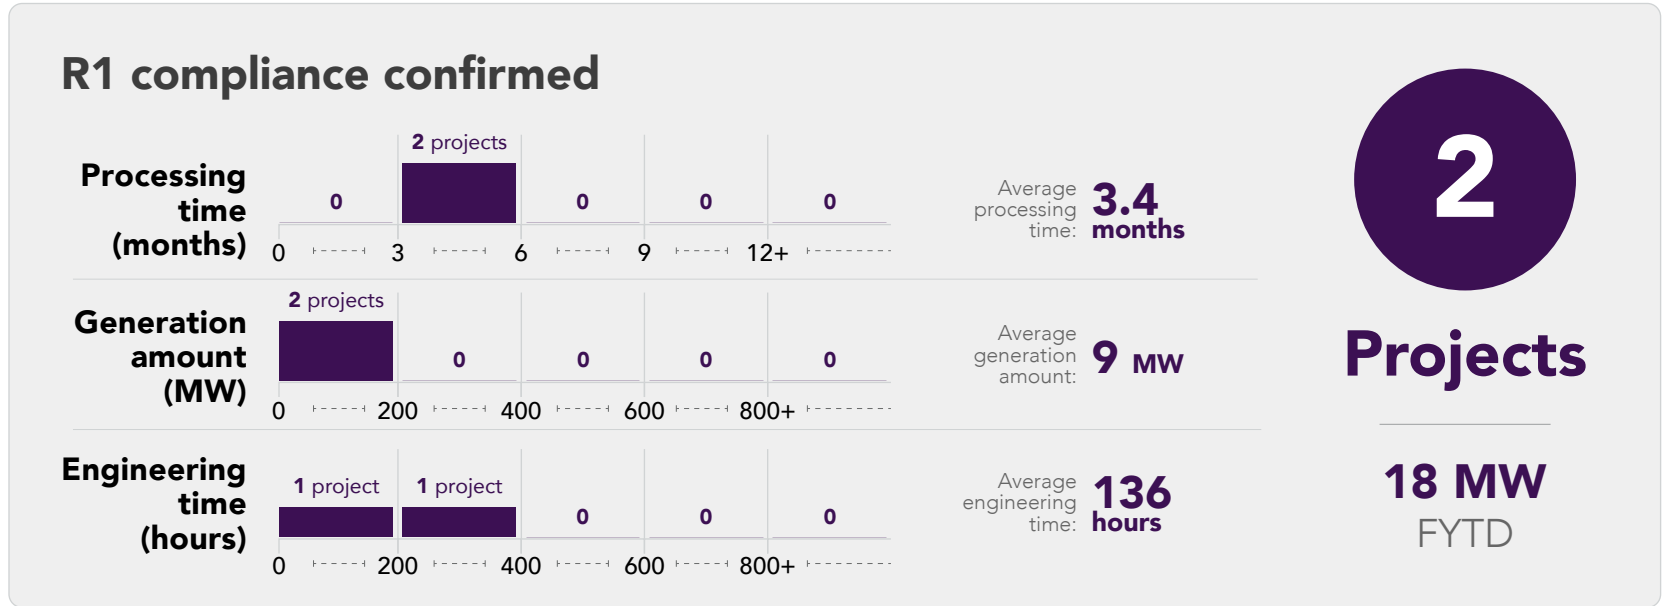

# Connections scorecard

<sup>^</sup>Connections scorecard data as at 15 August 2022  
\*Enquiries are taken from KCI data and only include TNSP connections