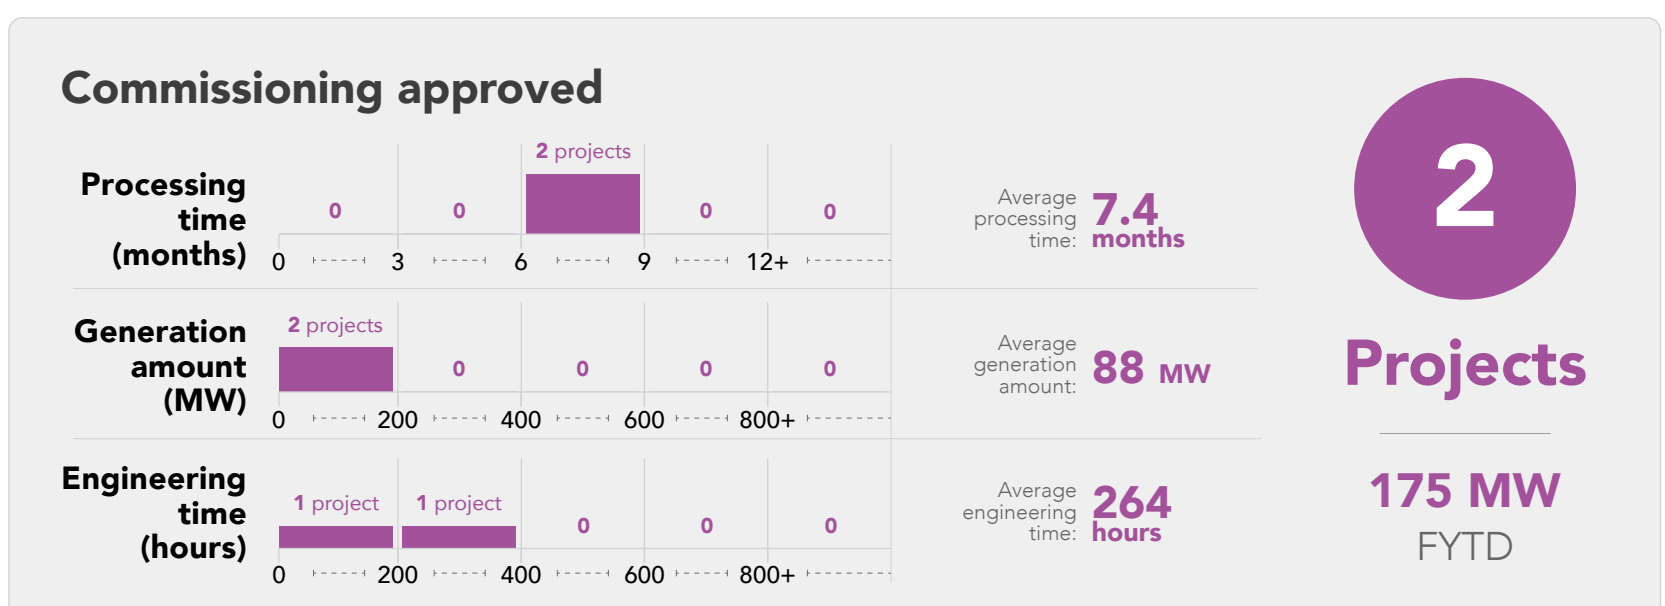

# Connections scorecard

<sup>^</sup>Connections scorecard data as at 15 August 2022  
\*Enquiries are taken from KCI data and only include TNSP connections