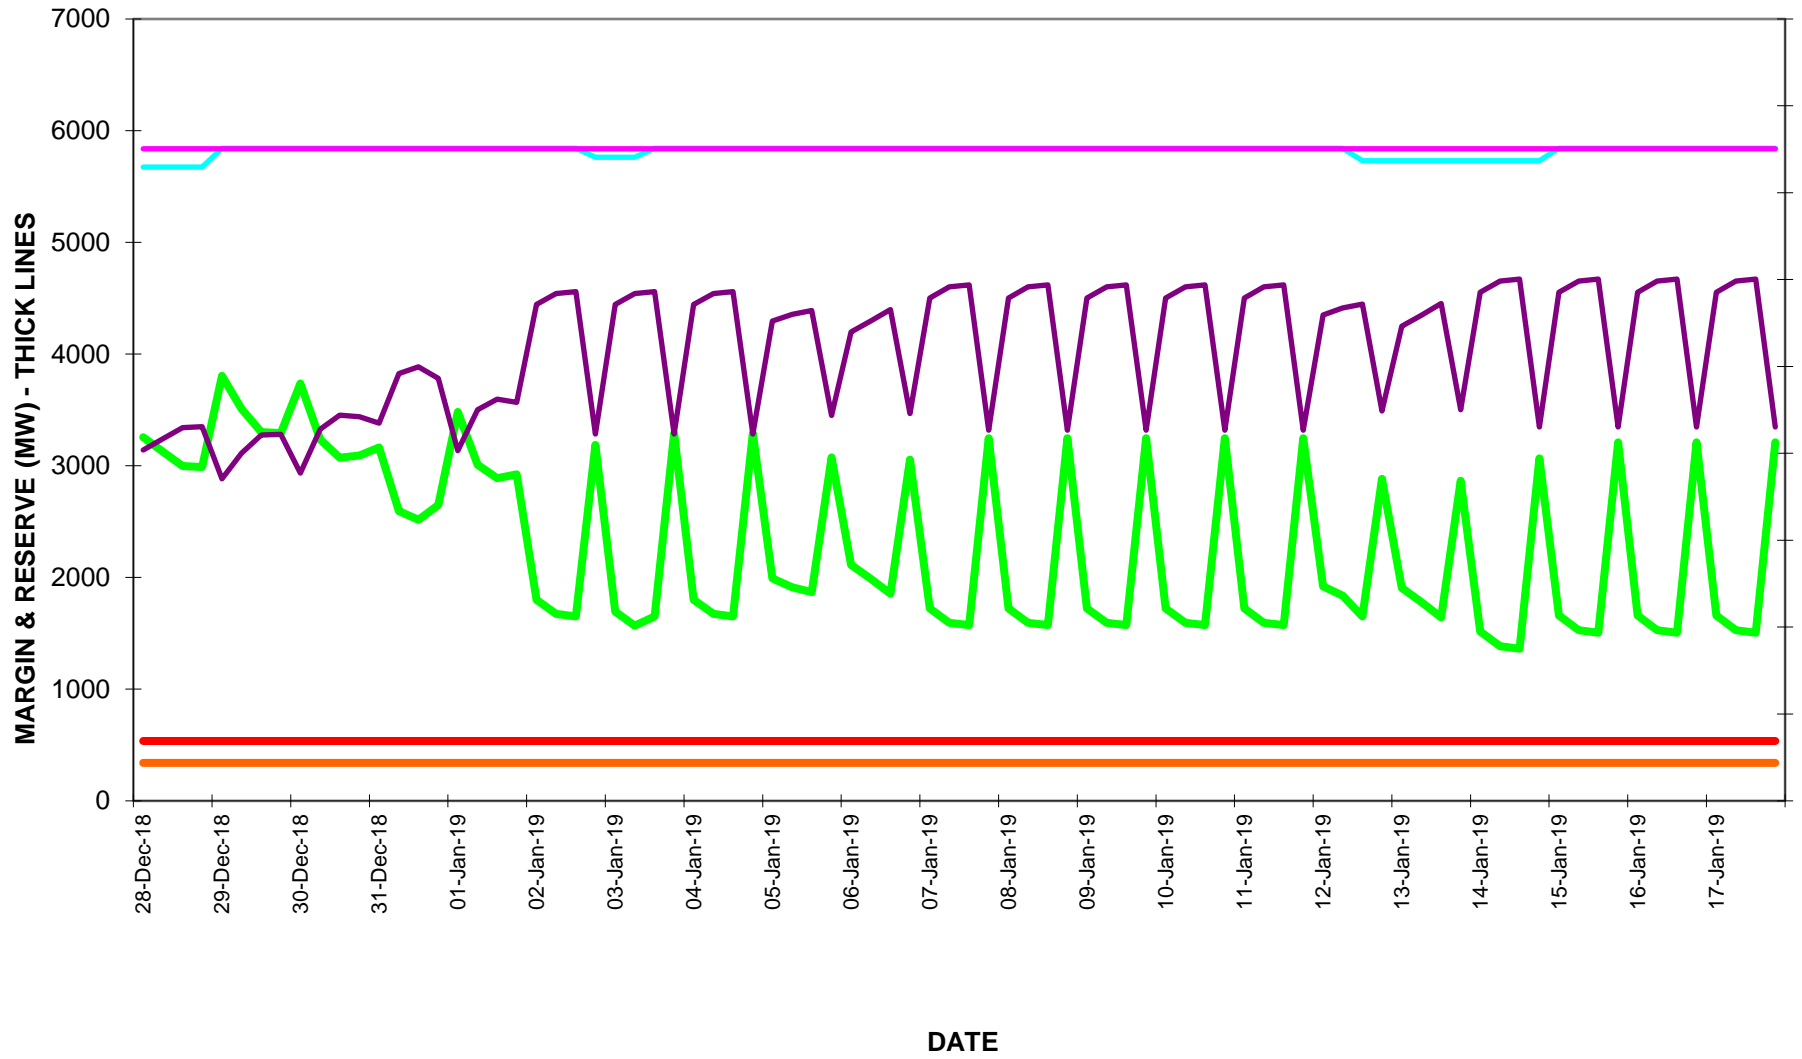

ST PASA OUTLOOK

— ST PASA RESERVE MARGIN
 — RESERVE CAPACITY REQ
 — CAPACITY PL. RESERVES REQ
 — PEAK LOAD MEAN P2SD
 — AVAILABLE SUPPLY CAPACITY
 — INSTALLED GENERATION