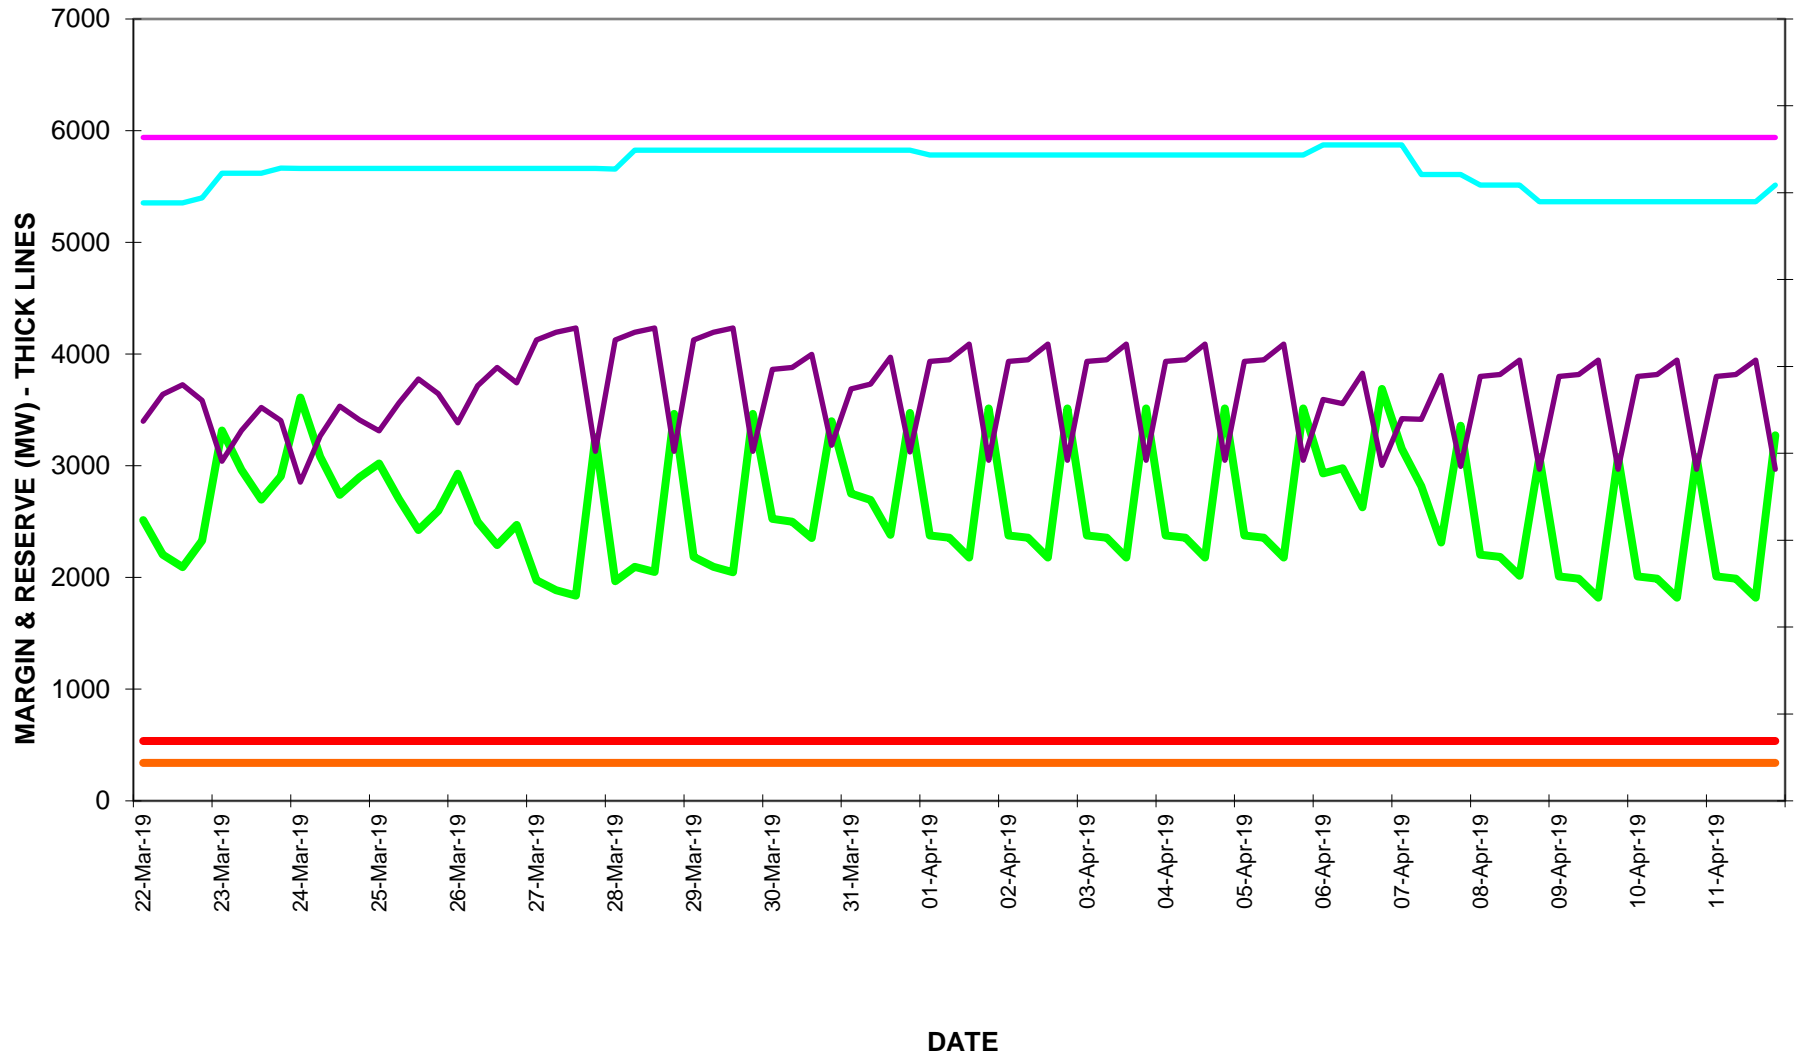

# ST PASA OUTLOOK

ST PASA RESERVE MARGIN    RESERVE CAPACITY REQ    CAPACITY PL RESERVES REQ    PEAKI O&D MEANP2SD    AVAILABLE SUPPLY CAPACITY    INSTALLED GENERATION