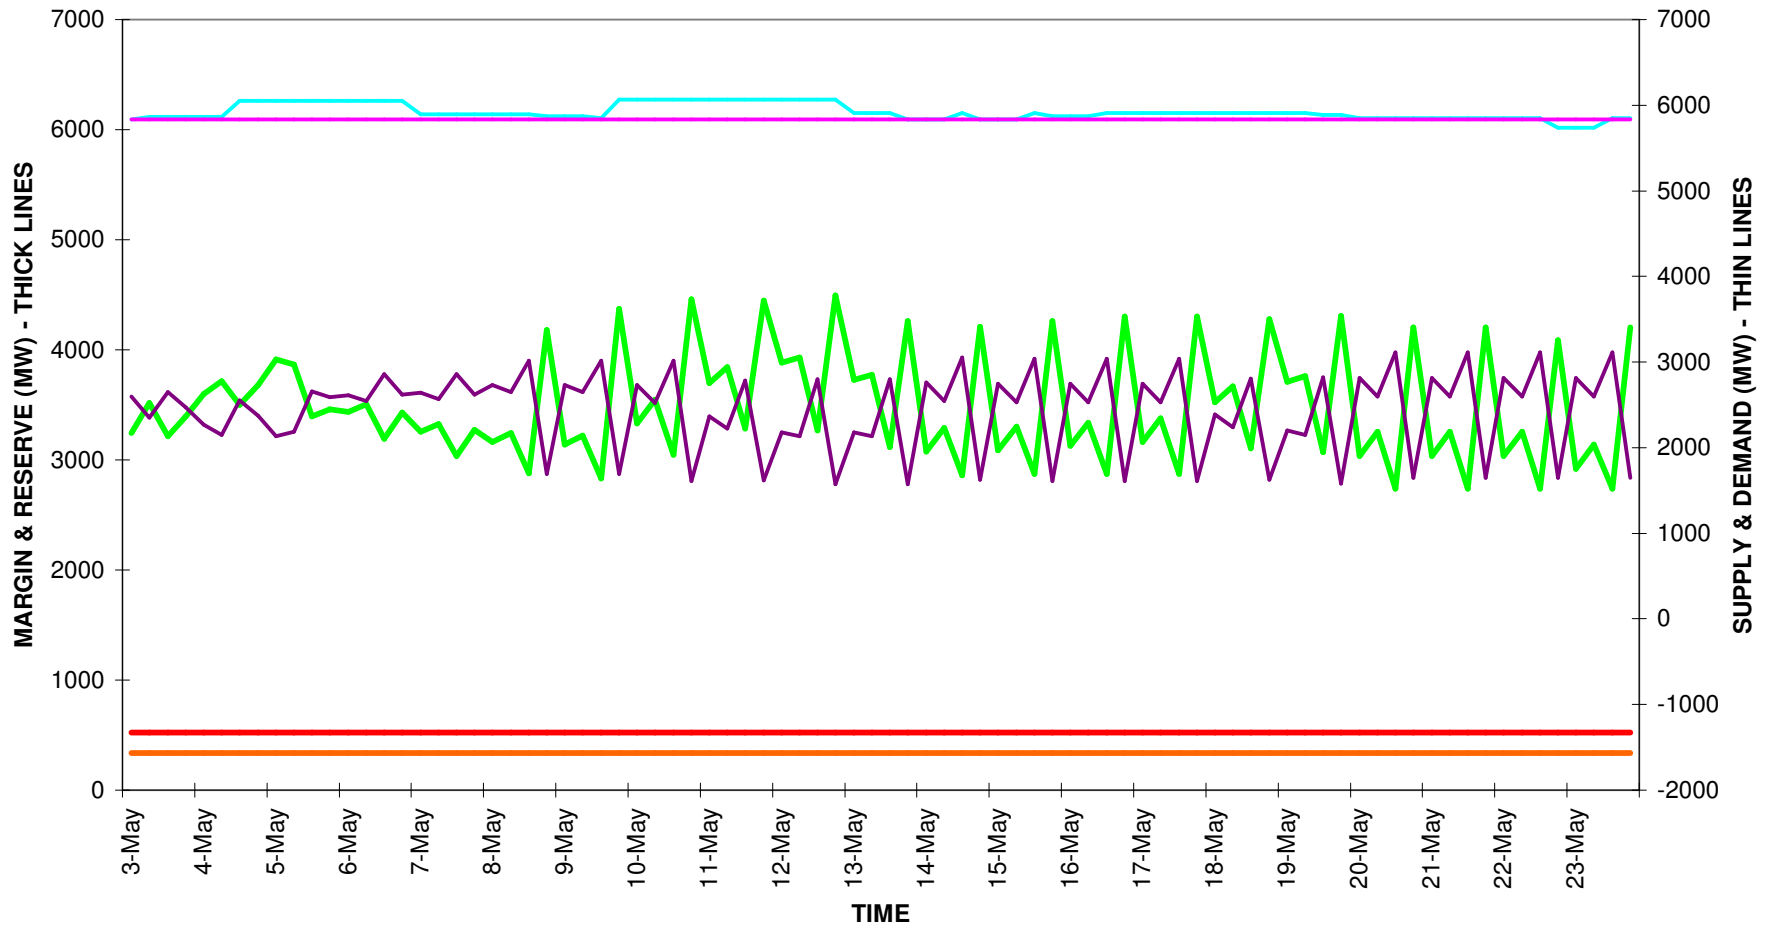

ST PASA OUTLOOK

ST_PASA_RESERVE_MARGIN RESERVE_CAPACITY_REQ CAPACITY_PL_RESERVES_REQ
PEAKLOAD_MEANP2SD AVAILABLE_SUPPLY_CAPACITY INSTALLED_GENERATION